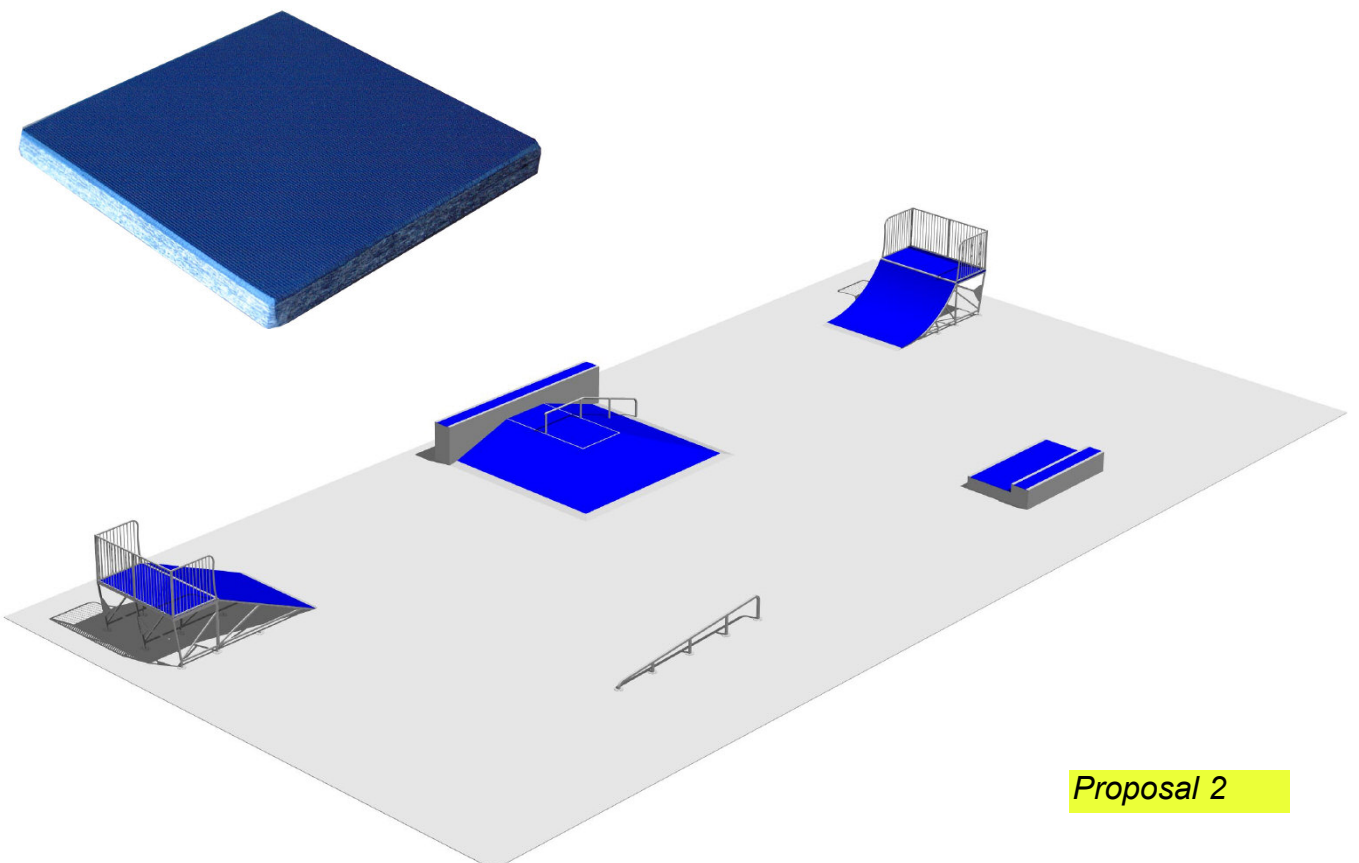

COMPOSITE MATERIAL OF CONSTRUCTION

PLATE THICKNESS 9mm

- 100% U.V. resistant
- 100% frost resistant
- anti shock function
- wear resistant

**PROPOSALS
FOR SKATE AREAS
FUNCTIONAL AND FUN**

Proposal 1

Proposal 2