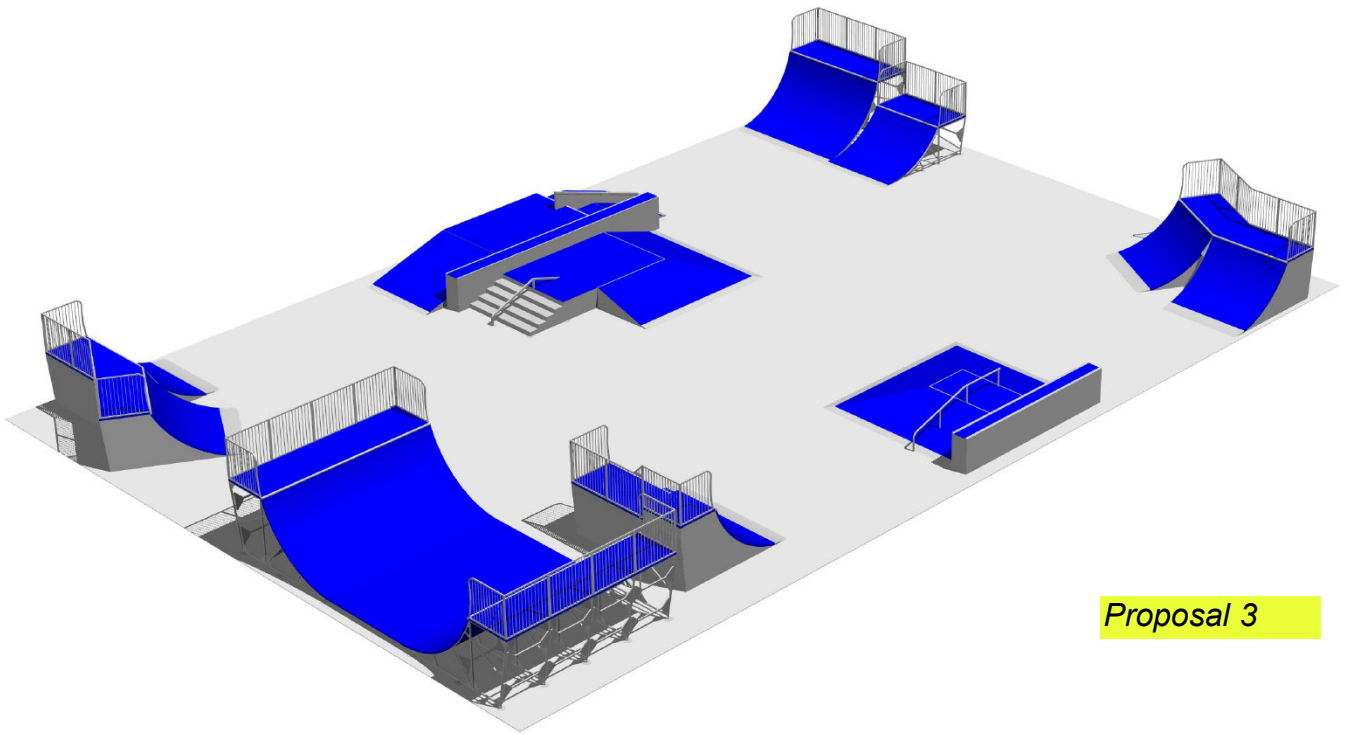

**PROPOSALS
FOR SKATE AREAS
FUNCTIONAL AND FUN**

Proposal 3