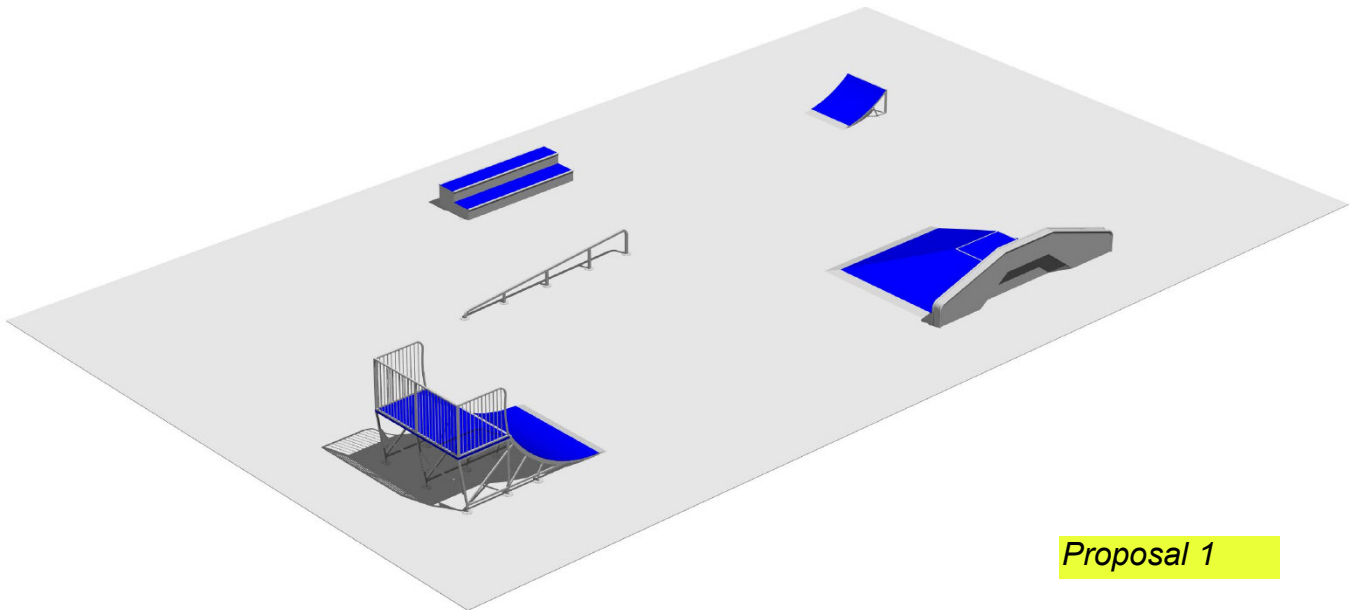

**PROPOSALS
FOR SKATE AREAS
FUNCTIONAL AND FUN**

Proposal 1