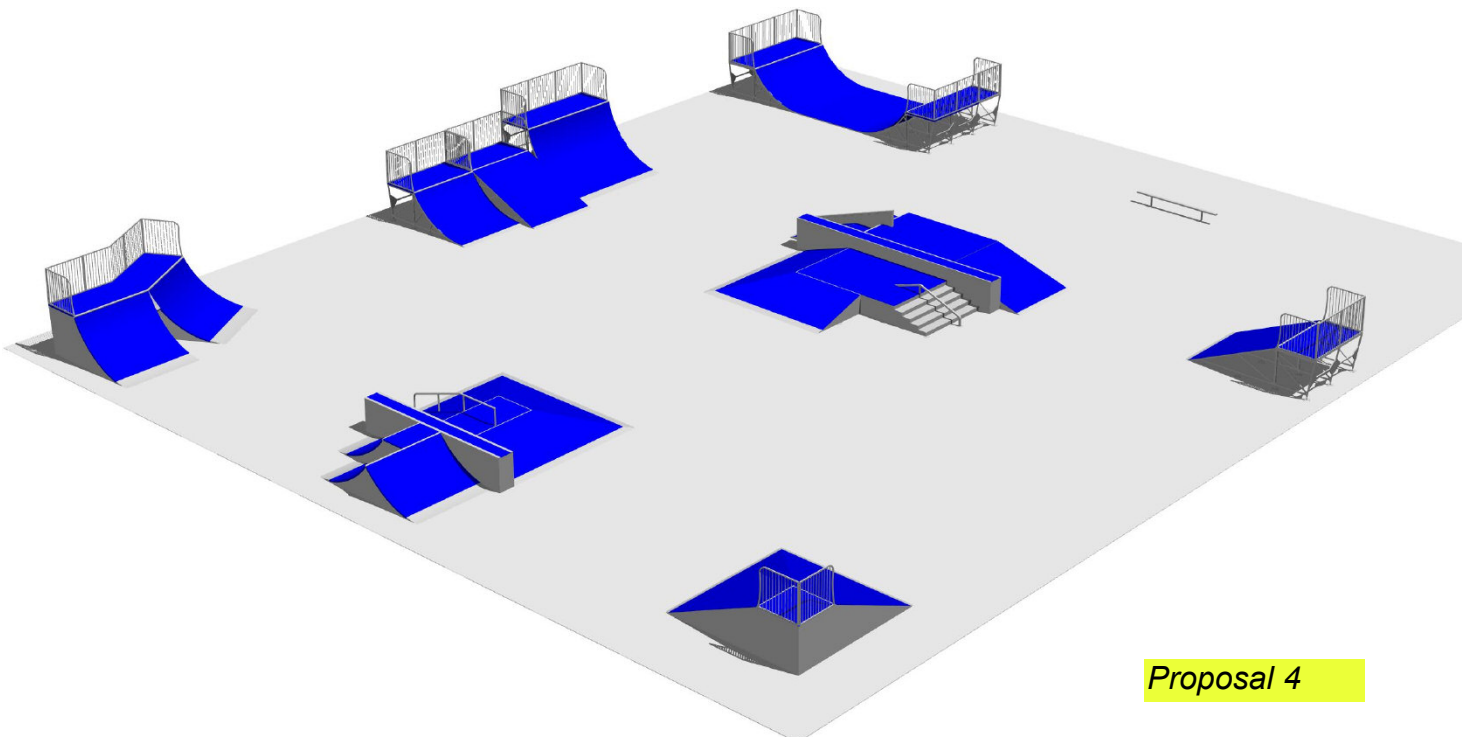

**PROPOSALS
FOR SKATE AREAS
FUNCTIONAL AND FUN**

Proposal 4